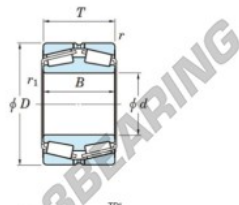

Tapered roller bearing 453-670-JTEKT - 453-670-JTEKT

<https://www.123bearing.co.uk/bearing-housing/roller-bearing/tapered/453-670-jtekt>

Boundary dimensions

Bearing No.	Boundary dimensions(mm)						Basic load ratings(kN)		Fatigue load limit(kN)	Limiting speeds(min-1)
	d	D	T	r1(min)	r1(max)	Cr	C0r	C0	Grease Lub.	
453/670	670	1090	336	7.5	7.5	-	22800	-	-	

PRODUCT FEATURES

Brand	JTEKT
N° Ean13	3616060628558
Inside diameter	670 mm
Outside diameter	1090 mm
Thickness	336 mm
Static load	22800 kN
Packaging	1

contact@123bearing.co.uk

02038 087 274

CRT4 de Lesquin 60 Rue Du Haut De Sainghin 59273 Fretin FRANCE