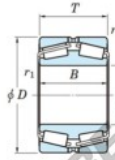

Tapered roller bearing 453-600-JTEKT - 453-600-JTEKT

<https://www.123bearing.co.uk/bearing-housing/roller-bearing/tapered/453-600-jtekt>

Boundary dimensions

Bearing No.	Boundary dimensions(mm)						Basic load ratings(kN)		Fatigue load limit(kN)	Limiting speeds(min-1)
	d	D	T	r1(mm)	r2(mm)	Cr	Cor	C0r	Cores Lub.	
453/600	600	980	300	7.5	7.5	-	17400	-	-	

PRODUCT FEATURES

Brand	JTEKT
N° Ean13	3616060628510
Inside diameter	600 mm
Outside diameter	980 mm
Thickness	300 mm
Static load	17400 kN
Packaging	1

contact@123bearing.co.uk

02038 087 274

CRT4 de Lesquin 60 Rue Du Haut De Sainghin 59273 Fretin FRANCE