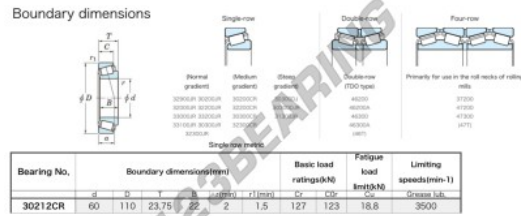

## Tapered roller bearing 30212-CR-JTEKT - 30212-CR-JTEKT

<https://www.123bearing.co.uk/bearing-housing/roller-bearing/tapered/30212-cr-jtekt>

### PRODUCT FEATURES

Brand	JTEKT
N° Ean13	3616060628220
Inside diameter	60 mm
Outside diameter	110 mm
Thickness	23.75 mm
Limiting speed	3500 rpm
Dynamic load	127 kN
Static load	123 kN
Packaging	1

[contact@123bearing.co.uk](mailto:contact@123bearing.co.uk)