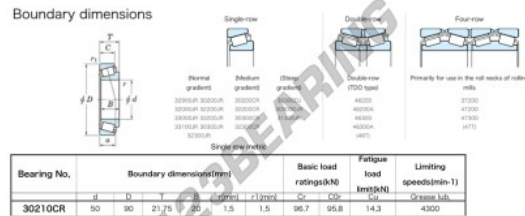

Tapered roller bearing 30210-CR-JTEKT - 30210-CR-JTEKT

<https://www.123bearing.co.uk/bearing-housing/roller-bearing/tapered/30210-cr-jtekt>

PRODUCT FEATURES

Brand	JTEKT
N° Ean13	3616060628169
Inside diameter	50 mm
Outside diameter	90 mm
Thickness	21.75 mm
Limiting speed	4300 rpm
Dynamic load	96.7 kN
Static load	95.8 kN
Packaging	1