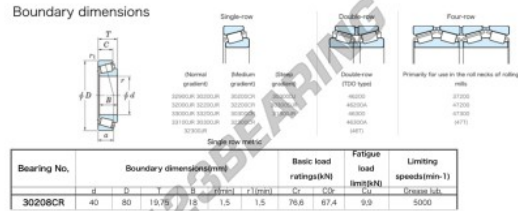

## Tapered roller bearing 30208-CR-JTEKT - 30208-CR-JTEKT

<https://www.123bearing.co.uk/bearing-housing/roller-bearing/tapered/30208-cr-jtekt>

### PRODUCT FEATURES

Brand	JTEKT
N° Ean13	3616060628114
Inside diameter	40 mm
Inside diameter	1.575" inch
Outside diameter	80 mm
Outside diameter	3.15" inch
Thickness	19.75 mm
Thickness	0.778" inch
Limiting speed	5000 rpm
Dynamic load	76.6 kN
Static load	67.4 kN
Packaging	1