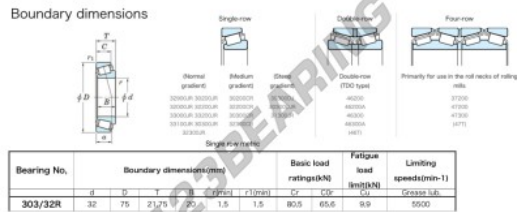

## Tapered roller bearing 303-32-R-JTEKT - 303-32-R-JTEKT

<https://www.123bearing.co.uk/bearing-housing/roller-bearing/tapered/303-32-r-jtekt>

### PRODUCT FEATURES

Brand	JTEKT
N° Ean13	3616060628091
Inside diameter	32 mm
Outside diameter	75 mm
Thickness	21.75 mm
Limiting speed	5500 rpm
Dynamic load	80.5 kN
Static load	65.6 kN
Packaging	1

[contact@123bearing.co.uk](mailto:contact@123bearing.co.uk)