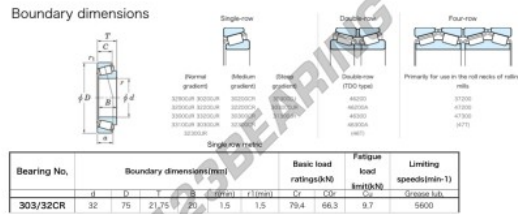

Tapered roller bearing 303-32-CR-JTEKT - 303-32-CR-JTEKT

<https://www.123bearing.co.uk/bearing-housing/roller-bearing/tapered/303-32-cr-jtekt>

PRODUCT FEATURES

Brand	JTEKT
N° Ean13	3616060628084
Inside diameter	32 mm
Inside diameter	1.26" inch
Outside diameter	75 mm
Outside diameter	2.953" inch
Thickness	21.75 mm
Thickness	0.856" inch
Limiting speed	5600 rpm
Dynamic load	79.4 kN
Static load	66.3 kN
Packaging	1