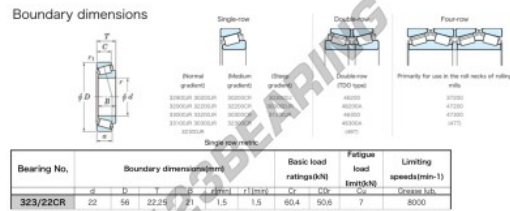

Tapered roller bearing 323-22-CR-JTEKT - 323-22-CR-JTEKT

<https://www.123bearing.co.uk/bearing-housing/roller-bearing/tapered/323-22-cr-jtekt>

PRODUCT FEATURES

| | |
|------------------|---------------|
| Brand | JTEKT |
| N° Ean13 | 3616060627612 |
| Inside diameter | 22 mm |
| Outside diameter | 56 mm |
| Thickness | 22.25 mm |
| Limiting speed | 8000 rpm |
| Dynamic load | 60.4 kN |
| Static load | 50.6 kN |
| Packaging | 1 |