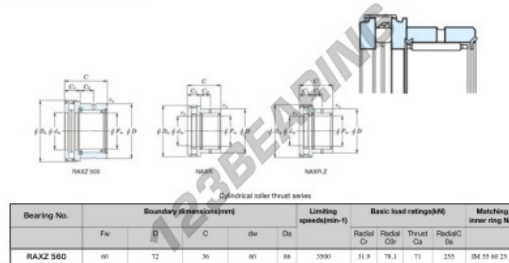

Needle roller bearing RAXZ560-JTEKT - RAXZ560-JTEKT

<https://www.123bearing.co.uk/bearing-housing/needle-roller-bearing/needle/raxz560-jtekt>

Boundary dimensions

PRODUCT FEATURES

Brand	JTEKT
N° Ean13	3616060626400
Inside diameter	60 mm
Outside diameter	86 mm
Thickness	36 mm
Limiting speed	3500 rpm
Dynamic load	31.9 kN
Static load	78.1 kN
Packaging	1