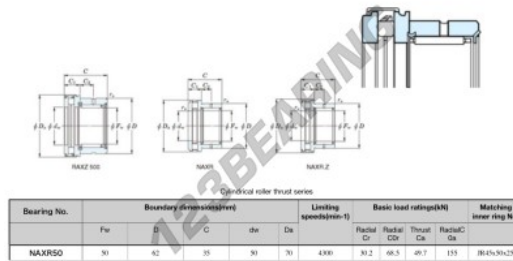

Needle roller bearing NAXR50-JTEKT - NAXR50-JTEKT

<https://www.123bearing.co.uk/bearing-housing/needle-roller-bearing/needle/naxr50-jtekt>

Boundary dimensions

PRODUCT FEATURES

Brand	JTEKT
N° Ean13	3616060626370
Inside diameter	50 mm
Inside diameter	1.969" inch
Outside diameter	70 mm
Outside diameter	2.756" inch
Thickness	35 mm
Thickness	1.378" inch
Limiting speed	4300 rpm
Dynamic load	30.2 kN
Static load	68.5 kN
Packaging	1