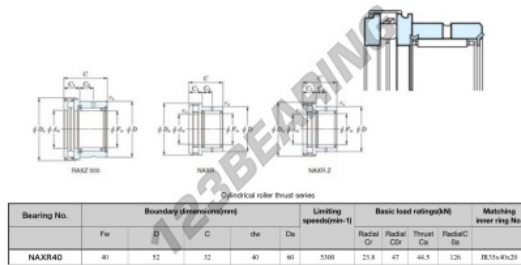

Needle roller bearing NAXR40-JTEKT - NAXR40-JTEKT

<https://www.123bearing.co.uk/bearing-housing/needle-roller-bearing/needle/naxr40-jtekt>

Boundary dimensions

PRODUCT FEATURES

Brand	JTEKT
N° Ean13	3616060626318
Inside diameter	40 mm
Outside diameter	60 mm
Thickness	32 mm
Limiting speed	5300 rpm
Dynamic load	23.8 kN
Static load	47 kN
Packaging	1