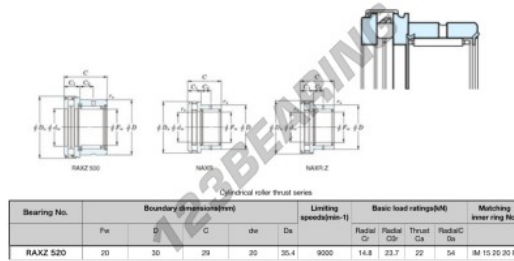

Needle roller bearing RAXZ520-JTEKT - RAXZ520-JTEKT

<https://www.123bearing.co.uk/bearing-housing/needle-roller-bearing/needle/raxz520-jtekt>

Boundary dimensions

PRODUCT FEATURES

| | |
|------------------|---------------|
| Brand | JTEKT |
| N° Ean13 | 3616060626219 |
| Inside diameter | 20 mm |
| Outside diameter | 35.4 mm |
| Thickness | 29 mm |
| Limiting speed | 9000 rpm |
| Dynamic load | 14.8 kN |
| Static load | 23.7 kN |
| Packaging | 1 |