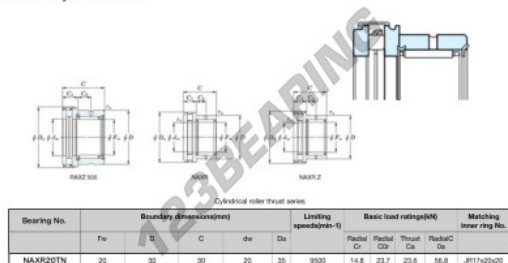

Needle roller bearing NAXR20Z.TN-JTEKT - NAXR20Z.TN-JTEKT

<https://www.123bearing.co.uk/bearing-housing/needle-roller-bearing/needle/naxr20z.tn-jtekt>

Boundary dimensions

PRODUCT FEATURES

Brand	JTEKT
N° Ean13	3616060626202
Inside diameter	20 mm
Outside diameter	35 mm
Thickness	30 mm
Limiting speed	9500 rpm
Dynamic load	14.8 kN
Static load	23.7 kN
Packaging	1