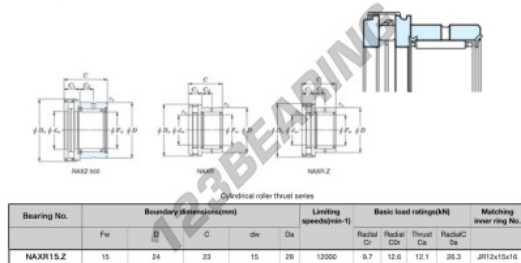

Needle roller bearing NAXR15.Z-JTEKT - NAXR15.Z-JTEKT

<https://www.123bearing.co.uk/bearing-housing/needle-roller-bearing/needle/naxr15.z-jtekt>

Boundary dimensions

PRODUCT FEATURES

Brand	JTEKT
N° Ean13	3616060626158
Inside diameter	15 mm
Outside diameter	29 mm
Thickness	23 mm
Limiting speed	12000 rpm
Dynamic load	9.7 kN
Static load	12.6 kN
Packaging	1