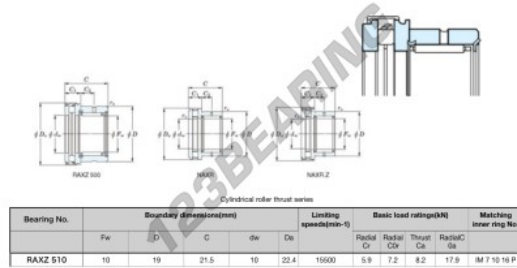

Needle roller bearing RAXZ510-JTEKT - RAXZ510-JTEKT

<https://www.123bearing.co.uk/bearing-housing/needle-roller-bearing/needle/raxz510-jtekt>

Boundary dimensions

PRODUCT FEATURES

Brand	JTEKT
N° Ean13	3616060625700
Inside diameter	10 mm
Outside diameter	22.4 mm
Thickness	21.5 mm
Limiting speed	15500 rpm
Dynamic load	5.9 kN
Static load	7.2 kN
Packaging	1