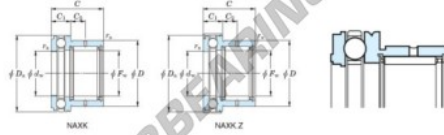

Needle roller bearing NAXK60-JTEKT - NAXK60-JTEKT

<https://www.123bearing.co.uk/bearing-housing/needle-roller-bearing/needle/naxk60-jtekt>

Boundary dimensions

Bearing No.	Boundary dimensions (mm)					Limiting speed (min ⁻¹)	Basic load ratings (kN)				Matching inner ring No.
	Fr	D	C	dW	Ds		DL	R _{sa}	R _{sc}	T _{ra}	
NAXK60	60	72	40	60	85	3600	31.9	78.1	43	113	JRS060x25

PRODUCT FEATURES

Brand	JTEKT
N° Ean13	3616060625687
Inside diameter	60 mm
Outside diameter	85 mm
Thickness	40 mm
Limiting speed	3600 rpm
Dynamic load	31.9 kN
Static load	78.1 kN
Packaging	1

contact@123bearing.co.uk