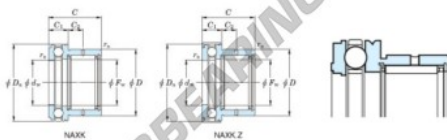

Needle roller bearing NAXK35Z-JTEKT - NAXK35Z-JTEKT

<https://www.123bearing.co.uk/bearing-housing/needle-roller-bearing/needle/naxk35z-jtekt>

Boundary dimensions

Bearing No.	Boundary dimensions (mm)					Limiting speeds (min-1)	Basic load ratings (kN)				Matching inner ring No.
	D ₁	D ₂	C	D ₃	D ₄		D ₁₀	D ₁₁	D ₁₂	D ₁₃	
NAXK35Z	35	47	30	35	53	5300	22.1	40.8	25.8	46.6	JR30x35x20

PRODUCT FEATURES

Brand	JTEKT
N° Ean13	3616060625618
Inside diameter	35 mm
Outside diameter	47 mm
Thickness	30 mm
Limiting speed	5300 rpm
Weight	168 g
Dynamic load	22.1 kN
Static load	40.8 kN
Packaging	1
Standard	No standard