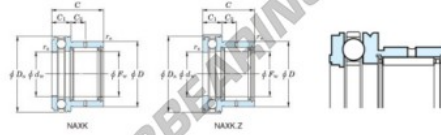

## Needle roller bearing NAXK25-JTEKT - NAXK25-JTEKT

<https://www.123bearing.co.uk/bearing-housing/needle-roller-bearing/needle/naxk25-jtekt>

Boundary dimensions

Bearing No.	Boundary dimensions (mm)					Limiting speeds (min-1)	Basic load ratings (kN)				Matching inner ring No.
	Fw	D	C	d <sub>1</sub>	d <sub>2</sub>		D <sub>1</sub> (lb)	Radial C <sub>r</sub>	Radial C <sub>0r</sub>	Thrust C <sub>0a</sub>	
NAXK25	25	37	30	25	42	6300	18.8	29.8	18.8	35.5	JR20x25x20

## PRODUCT FEATURES

Brand	JTEKT
N° Ean13	3616060625564
Inside diameter	25 mm
Outside diameter	42 mm
Thickness	30 mm
Limiting speed	6300 rpm
Dynamic load	18.8 kN
Static load	29.8 kN
Packaging	1

[contact@123bearing.co.uk](mailto:contact@123bearing.co.uk)