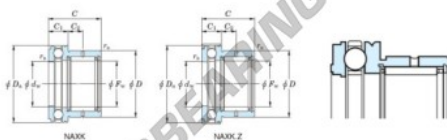

Needle roller bearing NAXK20-JTEKT - NAXK20-JTEKT

<https://www.123bearing.co.uk/bearing-housing/needle-roller-bearing/needle/naxk20-jtekt>

Boundary dimensions

Bearing No.	Boundary dimensions (mm)					Limiting speeds (min-1)	Basic load ratings (kN)				Matching inner ring No.
	Fw	D	C	dw	D3		Oil lub.	Radial C	Radial D	Thrust C	
NAXK20	20	30	30	20	35	7000	14.8	23.7	15.5	26.6	JR17x20x20

PRODUCT FEATURES

Brand	JTEKT
N° Ean13	3616060625540
Inside diameter	20 mm
Outside diameter	35 mm
Thickness	30 mm
Limiting speed	7000 rpm
Dynamic load	14.8 kN
Static load	23.7 kN
Packaging	1

contact@123bearing.co.uk