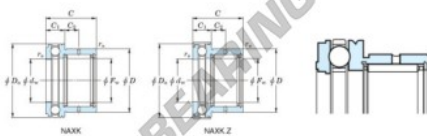

Needle roller bearing NAXK17Z-JTEKT - NAXK17Z-JTEKT

<https://www.123bearing.co.uk/bearing-housing/needle-roller-bearing/needle/naxk17z-jtekt>

Boundary dimensions

Bearing No.	Boundary dimensions (mm)					Limiting speeds (min-1)	Basic load ratings (kN)				Matching inner ring No.
	Fw	D	C	dw	ds		Cr	Ca	C0r	C0a	
NAXK17Z	17	26	25	17	31	8500	11.4	16.1	11.8	19.6	JR114x17x17

PRODUCT FEATURES

Brand	JTEKT
N° Ean13	3616060625533
Inside diameter	17 mm
Inside diameter	0.669" inch
Outside diameter	31 mm
Outside diameter	1.22" inch
Thickness	25 mm
Thickness	0.984" inch
Limiting speed	8500 rpm
Dynamic load	11.4 kN
Static load	16.1 kN
Packaging	1