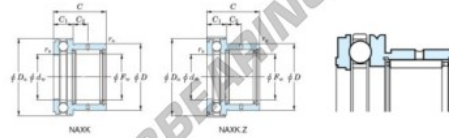

Needle roller bearing NAXK17-JTEKT - NAXK17-JTEKT

<https://www.123bearing.co.uk/bearing-housing/needle-roller-bearing/needle/naxk17-jtekt>

Boundary dimensions

Bearing No.	Boundary dimensions (mm)					Limiting speeds (min-1)	Basic load ratings (kN)				Matching inner ring No.
	f_w	D	C	d_k	D_3		C_{10}	C_{90}	T_{90}	C_{50}	
NAXK17	17	26	25	17	30	8500	11.4	16.1	11.8	19.6	JR14x17x17

PRODUCT FEATURES

Brand	JTEKT
N° Ean13	3616060625526
Inside diameter	17 mm
Inside diameter	0.669" inch
Outside diameter	30 mm
Outside diameter	1.181" inch
Thickness	25 mm
Thickness	0.984" inch
Limiting speed	8500 rpm
Dynamic load	11.4 kN
Static load	16.1 kN
Packaging	1