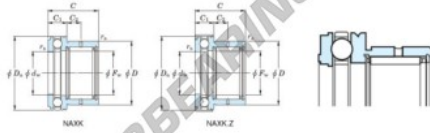

## Needle roller bearing NAXK15Z-JTEKT - NAXK15Z-JTEKT

<https://www.123bearing.co.uk/bearing-housing/needle-roller-bearing/needle/naxk15z-jtekt>

Boundary dimensions

Bearing No.	Boundary dimensions (mm)					Limiting speeds (min-1)	Basic load ratings (kN)				Matching inner ring No.
	F <sub>se</sub>	D	C	d <sub>br</sub>	D <sub>se</sub>		C <sub>10</sub>	C <sub>90</sub>	T <sub>10</sub>	T <sub>90</sub>	
NAXK15Z	15	24	23	15	29	8500	9.7	12.6	10.9	16.8	JR12x15x16

### PRODUCT FEATURES

Brand	JTEKT
N° Ean13	3616060625519
Inside diameter	15 mm
Outside diameter	29 mm
Thickness	23 mm
Limiting speed	8500 rpm
Dynamic load	9.7 kN
Static load	12.6 kN
Packaging	1

[contact@123bearing.co.uk](mailto:contact@123bearing.co.uk)