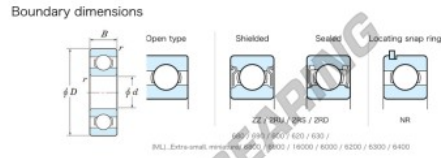

## Deep groove ball bearing single row 628-JTEKT - 628-JTEKT

<https://www.123bearing.co.uk/bearing-housing/deep-groove-bearing/single-row/628-jtekt>

Extra small Standard open type

Bearing No.	Boundary dimensions (mm)				Basic load ratings (kN)		Fatigue load limit (kN)		Factor	Limiting speeds (min-1)
	d	D	B	r (min)	C <sub>r</sub>	C <sub>0r</sub>	C <sub>u</sub>	f <sub>0</sub>		
628	8	24	8	0.3	4.15	1.4	0.06	12.8	28000	

## PRODUCT FEATURES

Brand	JTEKT
N° Ean13	4549250300318
Inside diameter	8 mm
Outside diameter	24 mm
Thickness	8 mm
Limiting speed	28000 rpm
Dynamic load	4.15 kN
Static load	1.4 kN
Packaging	1

[contact@123bearing.co.uk](mailto:contact@123bearing.co.uk)