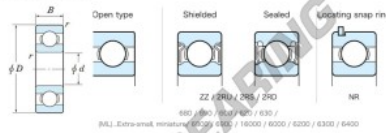

Deep groove ball bearing single row 697-JTEKT - 697-JTEKT

<https://www.123bearing.co.uk/bearing-housing/deep-groove-bearing/single-row/697-jtekt>

Boundary dimensions

| Bearing No. | Boundary dimensions (mm) | | | | Basic load ratings (kN) | | Fatigue load limit (kN) | factor | Limiting speeds (min-1) |
|-------------|--------------------------|----|---|---------|-------------------------|------|-------------------------|--------|-------------------------|
| | d | D | B | r (min) | Cr | Cor | Cu | | |
| 697 | 7 | 17 | 5 | 0.3 | 2 | 0.71 | 0.02 | 14 | Grease lub. 42000 |

PRODUCT FEATURES

| | |
|------------------|---------------|
| Brand | JTEKT |
| N° Ean13 | 4549250294457 |
| Inside diameter | 7 mm |
| Outside diameter | 17 mm |
| Thickness | 5 mm |
| Limiting speed | 42000 rpm |
| Dynamic load | 2 kN |
| Static load | 0.71 kN |
| Packaging | 1 |