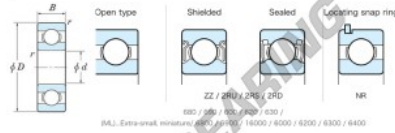

Deep groove ball bearing single row 636-JTEKT - 636-JTEKT

<https://www.123bearing.co.uk/bearing-housing/deep-groove-bearing/single-row/636-jtekt>

Boundary dimensions

Bearing No.	Boundary dimensions (mm)				Basic load ratings (kN)		Fatigue load limit (kN)	factor	Limiting speeds (min-1)
	d	D	B	r (min)	Cr	Cor	Cu	f0	Grease lub.
636	6	22	7	0.3	4.1	1.35	0.06	12.4	31000

PRODUCT FEATURES

Brand	JTEKT
N° Ean13	3616060623942
Inside diameter	6 mm
Outside diameter	22 mm
Thickness	7 mm
Limiting speed	31000 rpm
Dynamic load	4.1 kN
Static load	1.35 kN
Packaging	1

contact@123bearing.co.uk