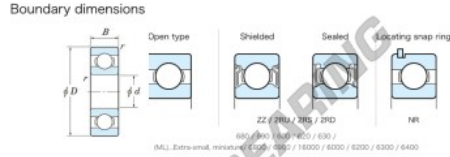

Deep groove ball bearing single row 606-JTEKT - 606-JTEKT

<https://www.123bearing.co.uk/bearing-housing/deep-groove-bearing/single-row/606-jtekt>

Extra small Standard open type

Bearing No.	Boundary dimensions (mm)				Basic load ratings (kN)		Fatigue load limit (kN)		factor	Limiting speeds (min ⁻¹)	
	d	D	B	z (min)	C _r	C _{0r}	C _u	f ₀		Grease lub.	Oil lub.
606	6	17	6	0.3	2.45	0.74	0.03	12.2		43000	

PRODUCT FEATURES

Brand	JTEKT
N° Ean13	4549250150128
Inside diameter	6 mm
Outside diameter	17 mm
Thickness	6 mm
Limiting speed	43000 rpm
Dynamic load	2.45 kN
Static load	0.74 kN
Packaging	1

contact@123bearing.co.uk