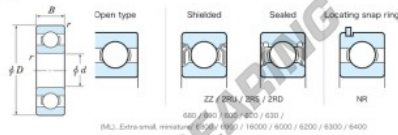

Deep groove ball bearing single row 686-JTEKT - 686-JTEKT

<https://www.123bearing.co.uk/bearing-housing/deep-groove-bearing/single-row/686-jtekt>

Boundary dimensions

Bearing No.	Boundary dimensions (mm)				Basic load ratings (kN)		Fatigue load limit (kN)	factor	Limiting speeds (min-1)
	d	D	B	r (min)	Cr	Cor			
686	6	13	3.5	0.15	1.35	0.44	0.01	13.7	48000 Grease lub.

PRODUCT FEATURES

Brand	JTEKT
N° Ean13	3616060623898
Inside diameter	6 mm
Outside diameter	13 mm
Thickness	3.5 mm
Limiting speed	48000 rpm
Dynamic load	1.35 kN
Static load	0.44 kN
Packaging	1

contact@123bearing.co.uk