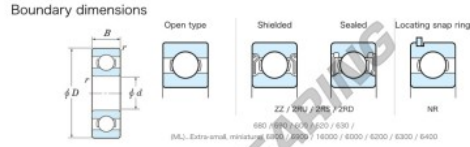

Deep groove ball bearing single row 605-JTEKT - 605-JTEKT

<https://www.123bearing.co.uk/bearing-housing/deep-groove-bearing/single-row/605-jtekt>

Extra small Standard open type

Bearing No.	Boundary dimensions(mm)				Basic load ratings(kN)		Fatigue load limit(kN)	factor	Limiting speeds(min-1)
	d	D	B	r(min)	Cr	Cor	Cu		Grease lub
605	5	14	5	0.2	1.65	0.49	0.01	10	50000

PRODUCT FEATURES

Brand	JTEKT
N° Ean13	4549250300189
Inside diameter	5 mm
Outside diameter	14 mm
Thickness	5 mm
Limiting speed	50000 rpm
Dynamic load	1.65 kN
Static load	0.49 kN
Packaging	1

contact@123bearing.co.uk