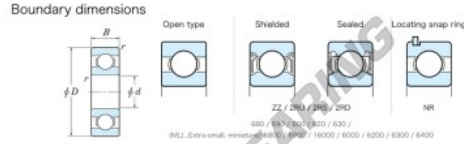

## Deep groove ball bearing single row 685-JTEKT - 685-JTEKT

<https://www.123bearing.co.uk/bearing-housing/deep-groove-bearing/single-row/685-jtekt>

Extra small | Standard open type

| Bearing No. | Boundary dimensions (mm) |    |   | Basic load ratings (kN) |      | Fatigue load factor | Limiting speeds (min-1) |      |       |
|-------------|--------------------------|----|---|-------------------------|------|---------------------|-------------------------|------|-------|
|             | d                        | D  | B | Cr                      | C0r  |                     |                         |      |       |
| 685         | 5                        | 11 | 3 | 0.15                    | 0.89 | 0.28                | 7                       | 12.8 | 53000 |

## PRODUCT FEATURES

|                  |               |
|------------------|---------------|
| Brand            | JTEKT         |
| N° Ean13         | 3616060623829 |
| Inside diameter  | 5 mm          |
| Outside diameter | 11 mm         |
| Thickness        | 3 mm          |
| Limiting speed   | 53000 rpm     |
| Dynamic load     | 0.89 kN       |
| Static load      | 0.28 kN       |
| Packaging        | 1             |