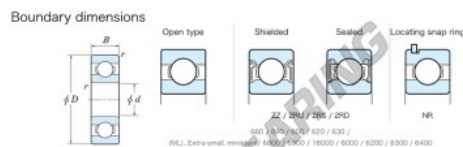

Deep groove ball bearing single row 634-JTEKT - 634-JTEKT

<https://www.123bearing.co.uk/bearing-housing/deep-groove-bearing/single-row/634-jtekt>

Extra small Standard open type

Bearing No.	Boundary dimensions (mm)			Basic load ratings (kN)			Fatigue load factor	Limiting speeds (min-1)
	d	D	B	C _r	C _{0r}	C _u		
634	4	16	5	1.7	0.52	0.01	12.4	Grease lub. 40000

PRODUCT FEATURES

Brand	JTEKT
N° Ean13	3616060623782
Inside diameter	4 mm
Inside diameter	0.157" inch
Outside diameter	16 mm
Outside diameter	0.63" inch
Thickness	5 mm
Thickness	0.197" inch
Limiting speed	40000 rpm
Dynamic load	1.7 kN
Static load	0.52 kN
Packaging	1