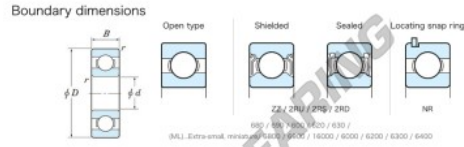

## Deep groove ball bearing single row 604-JTEKT - 604-JTEKT

<https://www.123bearing.co.uk/bearing-housing/deep-groove-bearing/single-row/604-jtekt>

Extra-small Standard open type

Bearing No.	Boundary dimensions (mm)				Basic load ratings (kN)		Fatigue load limit (kN)	factor	Limiting speeds (min-1)
	d	D	B	r (min)	Cr	Cor	Cu		
604	4	12	4	0.2	1.2	0.35	9	12.4	Grease lub. 53000

## PRODUCT FEATURES

Brand	JTEKT
N° Ean13	3616060623768
Inside diameter	4 mm
Outside diameter	12 mm
Thickness	4 mm
Limiting speed	53000 rpm
Dynamic load	1.2 kN
Static load	0.35 kN
Packaging	1

[contact@123bearing.co.uk](mailto:contact@123bearing.co.uk)