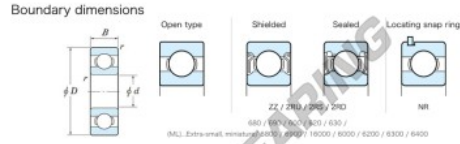

Deep groove ball bearing single row 694-JTEKT - 694-JTEKT

<https://www.123bearing.co.uk/bearing-housing/deep-groove-bearing/single-row/694-jtekt>

Extra small Standard open type

Bearing No.	Boundary dimensions(mm)				Basic load ratings(kN)		Fatigue load limit(kN)	factor	Limiting speeds(min-1) Grease lub.
	d	D	B	r(min)	Cr	Cor	Cu		
694	4	11	4	0.15	1.2	0.35	9	12.4	54000

PRODUCT FEATURES

Brand	JTEKT
N° Ean13	3616060623751
Inside diameter	4 mm
Outside diameter	11 mm
Thickness	4 mm
Limiting speed	54000 rpm
Dynamic load	1.2 kN
Static load	0.35 kN
Packaging	1

contact@123bearing.co.uk