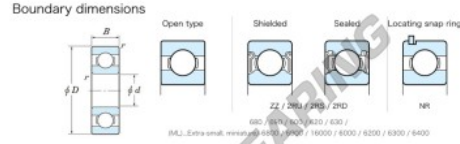

Deep groove ball bearing single row 603-JTEKT - 603-JTEKT

<https://www.123bearing.co.uk/bearing-housing/deep-groove-bearing/single-row/603-jtekt>

Extra small Standard open type

Bearing No.	Boundary dimensions (mm)				Basic load ratings (kN)		Fatigue load limit (kN)		factor	Limiting speeds (min-1)
	d	D	B	r (min)	Cr	C0r	Cu	r0		
603	3	8	3	0.15	0.68	0.17	5	11.5		64000 Grease lub.

PRODUCT FEATURES

Brand	JTEKT
N° Ean13	3616060623683
Inside diameter	3 mm
Outside diameter	9 mm
Thickness	3 mm
Limiting speed	60000 rpm
Dynamic load	0.54 kN
Static load	0.16 kN
Packaging	1

contact@123bearing.co.uk