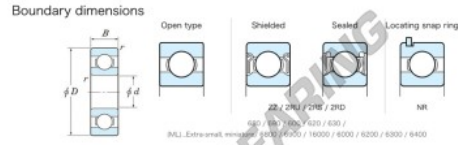

Deep groove ball bearing single row ML3006-JTEKT - ML3006-JTEKT

<https://www.123bearing.co.uk/bearing-housing/deep-groove-bearing/single-row/ml3006-jtekt>

Standard open type

| Bearing No. | Boundary dimensions (mm) | | | | Basic load ratings (kN) | | Fatigue load limit (kN) C _u | factor f ₀ | Limiting speeds (min ⁻¹) Grease lub. |
|-------------|--------------------------|---|---|---------|-------------------------|-----------------|---|--------------------------|---|
| | d | D | B | r (min) | C _r | C _{0r} | | | |
| ML3006 | 3 | 6 | 2 | 0.08 | 0.24 | 0.06 | 2 | 14.3 | 75000 |

PRODUCT FEATURES

| | |
|------------------|---------------|
| Brand | JTEKT |
| N° Ean13 | 3616060623645 |
| Inside diameter | 3 mm |
| Outside diameter | 6 mm |
| Thickness | 2 mm |
| Limiting speed | 75000 rpm |
| Dynamic load | 0.24 kN |
| Static load | 0.06 kN |
| Packaging | 1 |