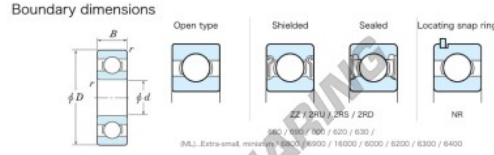

Deep groove ball bearing single row 681-JTEKT - 681-JTEKT

<https://www.123bearing.co.uk/bearing-housing/deep-groove-bearing/single-row/681-jtekt>

Extra-small Standard open type

Bearing No.	Boundary dimensions(mm)				Basic load ratings(kN)		Fatigue load limit(kN)	factor	Limiting speeds(m in-1)
	d	D	B	r(min)	Cr	CO _r			
681	1	3	1	0.07	0.12	0.03	0.0007	11.6	130000 Grease lub.

PRODUCT FEATURES

Brand	JTEKT
N° Ean13	3616060623478
Inside diameter	1 mm
Outside diameter	3 mm
Thickness	1 mm
Limiting speed	130000 rpm
Dynamic load	0.12 kN
Static load	0.03 kN
Packaging	1

contact@123bearing.co.uk