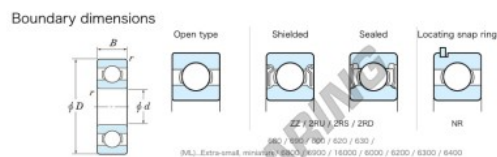

Deep groove ball bearing single row 681-JTEKT - 681-JTEKT

<https://www.123bearing.co.uk/bearing-housing/deep-groove-bearing/single-row/681-jtekt>

Extra-small Standard open type

Bearing No.	Boundary dimensions(mm)				Basic load ratings(kN)		Fatigue load limit(kN)	factor	Limiting speeds(m in-1)
	d	D	B	r (min)	Cr	CO _r			
681	1	3	1	0.07	0.12	0.03	0.0007	11.6	130000 Grease lub.