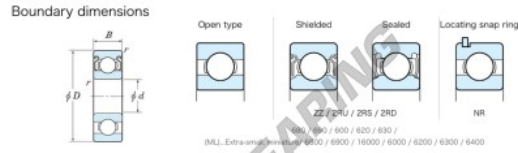

Deep groove ball bearing single row W699-ZZ-JTEKT - W699-ZZ-JTEKT

<https://www.123bearing.co.uk/bearing-housing/deep-groove-bearing/single-row/w699-zz-jtekt>

Extra small Standard shielded ZZ

Bearing No.	Boundary dimensions (mm)				Basic load ratings (kN)		Fatigue load limit (kN)	Factor	Limiting speeds (min-1)
	d	D	B	r (mm)	C _r	C _{0r}			
699 ZZ	9	20	6	0.3	3.1	1.05	0.04	13.3	Grease lub. 35000

PRODUCT FEATURES

Brand	JTEKT
N° Ean13	3616060623430
Inside diameter	9 mm
Sealing	Shield on both sides
Outside diameter	20 mm
Thickness	6 mm
Limiting speed	35000 rpm
Dynamic load	3.1 kN
Static load	1.05 kN
Packaging	1