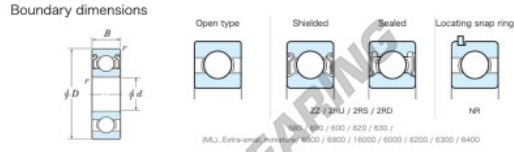

Deep groove ball bearing single row 628-ZZ-JTEKT - 628-ZZ-JTEKT

<https://www.123bearing.co.uk/bearing-housing/deep-groove-bearing/single-row/628-zz-jtekt>

Extra mini Standard shielded ZZ

Bearing No.	Boundary dimensions(mm)				Basic load ratings(kN)		Fatigue load limit(kN)	factor	Limiting speeds(min-1)
	d	D	B	r(min)	Cr	Co	Cu	f0	Grease Lub.
628 ZZ	8	24	B	0.3	4.15	1.4	0.06	12.8	28000

PRODUCT FEATURES

Brand	JTEKT
N° Ean13	3616060623409
Inside diameter	8 mm
Sealing	Shield on both sides
Outside diameter	24 mm
Thickness	8 mm
Limiting speed	28000 rpm
Dynamic load	4.15 kN
Static load	1.4 kN
Packaging	1