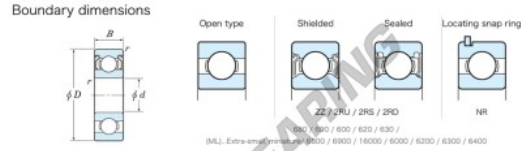

## Deep groove ball bearing single row W687-ZZ-JTEKT - W687-ZZ-JTEKT

<https://www.123bearing.co.uk/bearing-housing/deep-groove-bearing/single-row/w687-zz-jtekt>

Bearing No.	Boundary dimensions (mm)				Basic load ratings (kN)		Fatigue load limit (kN)		factor	Limiting speeds (min-1)	
	d	D	B	r (min)	Cr	C0r	Cu	f0		Grease lub.	Oil lub.
W687 ZZ	7	14	5	0.15	1.45	0.51	0.01	14.2		45000	

## PRODUCT FEATURES

Brand	JTEKT
N° Ean13	3616060623287
Inside diameter	7 mm
Inside diameter	0.276" inch
Sealing	Shield on both sides
Outside diameter	14 mm
Outside diameter	0.551" inch
Thickness	5 mm
Thickness	0.197" inch
Limiting speed	45000 rpm
Dynamic load	1.45 kN
Static load	0.51 kN
Packaging	1