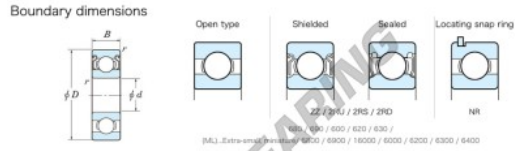

Deep groove ball bearing single row WML7011-ZZX-JTEKT - WML7011-ZZX-JTEKT

<https://www.123bearing.co.uk/bearing-housing/deep-groove-bearing/single-row/wml7011-zzx-jtekt>

Estimated Standard shielded ZZ

Bearing No.	Boundary dimensions (mm)				Basic load ratings (kN)			Fatigue load limit (kN)	Factor	Limiting speeds (min-1)
	d	D	B	r (min)	Cr	Cor	Cu			
WML7011 ZZ	7	11	3	0.08	0.54	0.23	6	16.1	Grease lub.	49000

PRODUCT FEATURES

Brand	JTEKT
N° Ean13	3616060623263
Inside diameter	7 mm
Outside diameter	11 mm
Thickness	3 mm
Limiting speed	49000 rpm
Dynamic load	0.54 kN
Static load	0.23 kN
Packaging	1

contact@123bearing.co.uk