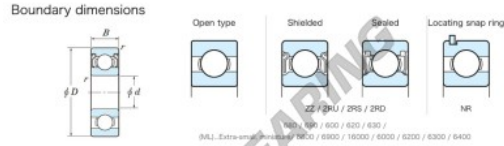

Deep groove ball bearing single row W685-ZZ-JTEKT - W685-ZZ-JTEKT

<https://www.123bearing.co.uk/bearing-housing/deep-groove-bearing/single-row/w685-zz-jtekt>

Extra small Standard shielded ZZ

Bearing No.	Boundary dimensions (mm)				Basic load ratings (kN)			Fatigue load factor	Limiting speeds (min-1)
	d	D	B	r (min)	Cr	C0r	Cu		
W685 ZZ	5	11	5	0.15	0.89	0.28	7	12.8	53000 Grease lub.

PRODUCT FEATURES

Brand	JTEKT
N° Ean13	3616060623119
Inside diameter	5 mm
Sealing	Shield on both sides
Outside diameter	11 mm
Thickness	5 mm
Limiting speed	53000 rpm
Dynamic load	0.89 kN
Static load	0.28 kN
Packaging	1