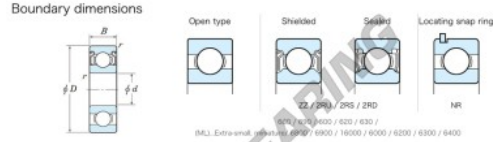

Deep groove ball bearing single row 694-ZZ-JTEKT - 694-ZZ-JTEKT

<https://www.123bearing.co.uk/bearing-housing/deep-groove-bearing/single-row/694-zz-jtekt>

Extra-small (super) shielded ZZ

Bearing No.	Boundary dimensions (mm)				Basic load ratings (kN)		Fatigue load limit (kN)		Factor	Limiting speeds (min-1)
	d	D	B	r (min)	C _r	C _{0r}	C _u	f ₀		
694 ZZ	4	11	4	0.15	1.2	0.35	9	124		Grease lub. 54000

PRODUCT FEATURES

Brand	JTEKT
N° Ean13	3616060623041
Inside diameter	4 mm
Inside diameter	0.157" inch
Sealing	Shield on both sides
Outside diameter	11 mm
Outside diameter	0.433" inch
Thickness	4 mm
Thickness	0.157" inch
Limiting speed	54000 rpm
Weight	1 g
Dynamic load	1.2 kN
Static load	0.35 kN
Packaging	1