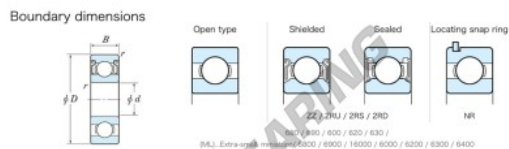

## Deep groove ball bearing single row W623-ZZ-JTEKT - W623-ZZ-JTEKT

<https://www.123bearing.co.uk/bearing-housing/deep-groove-bearing/single-row/w623-zz-jtekt>

External standard shielded ZZ

Bearing No.	Boundary dimensions(mm)				Basic load ratings(kN)		Fatigue load limit(kN)		factor	Limiting speeds(min-1)
	d	D	B	r(max)	Cr	CDr	Cu	f0		
623 ZZ	3	10	4	0.15	0.8	0.22	6	12.8		Grease lub. 52000

## PRODUCT FEATURES

Brand	JTEKT
N° Ean13	3616060622983
Inside diameter	3 mm
Sealing	Shield on both sides
Outside diameter	10 mm
Thickness	4 mm
Limiting speed	52000 rpm
Dynamic load	0.8 kN
Static load	0.22 kN
Packaging	1