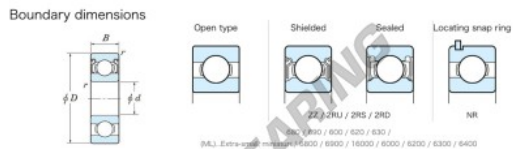

Deep groove ball bearing single row W683-ZZ-JTEKT - W683-ZZ-JTEKT

<https://www.123bearing.co.uk/bearing-housing/deep-groove-bearing/single-row/w683-zz-jtekt>

Extra small Standard shielded ZZ

Bearing No.	Boundary dimensions(mm)				Basic load ratings(kN)		Fatigue load factor		Limiting speeds(min-1)
	d	D	B	r (min)	Cr	Cor	Cu	f0	Grease lub
W683 ZZ	3	7	3	0.15	0.39	0.11	3	13.7	66000

PRODUCT FEATURES

Brand	JTEKT
N° Ean13	3616060622952
Inside diameter	3 mm
Sealing	Shield on both sides
Outside diameter	7 mm
Thickness	3 mm
Limiting speed	66000 rpm
Dynamic load	0.39 kN
Static load	0.11 kN
Packaging	1