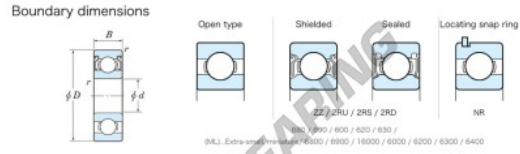

Deep groove ball bearing single row WML2508-ZZX-JTEKT - WML2508-ZZX-JTEKT

<https://www.123bearing.co.uk/bearing-housing/deep-groove-bearing/single-row/wml2508-zzx-jtekt>

Extra small standard shielded ZZ

Bearing No.	Boundary dimensions(mm)				Basic load ratings(kN)		Fatigue load factor		Limiting speeds(min-1)
	d	D	B	r (min)	C _r	C _{0r}	f ₀	f ₀	Grease Lub.
WML2508 ZZ	2.5	8	4	0.1	0.68	0.17	5	11.5	64000

PRODUCT FEATURES

Brand	JTEKT
N° Ean13	3616060622938
Inside diameter	2.5 mm
Outside diameter	8 mm
Thickness	4 mm
Limiting speed	64000 rpm
Dynamic load	0.68 kN
Static load	0.17 kN
Packaging	1

contact@123bearing.co.uk