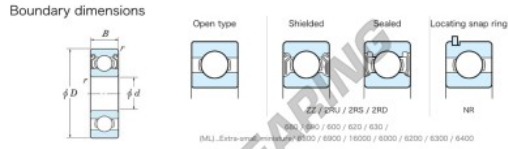

Deep groove ball bearing single row W682-ZZX-JTEKT - W682-ZZX-JTEKT

<https://www.123bearing.co.uk/bearing-housing/deep-groove-bearing/single-row/w682-zzx-jtekt>

Bearing No.	Boundary dimensions(mm)				Basic load ratings(kN)		Fatigue load factor		Limiting speeds(min-1)
	d	D	B	r (min)	Cr	Cor	Cu	f0	Grease lub.
W682 ZXZ	2	5	2.3	0.1	0.21	0.05	1	13.3	98000

PRODUCT FEATURES

Brand	JTEKT
N° Ean13	3616060622853
Inside diameter	2 mm
Outside diameter	5 mm
Thickness	2.3 mm
Limiting speed	98000 rpm
Dynamic load	0.21 kN
Static load	0.05 kN
Packaging	1

contact@123bearing.co.uk