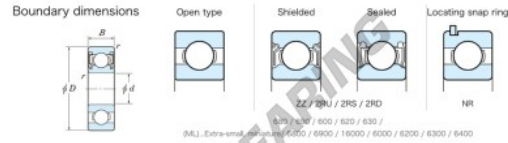

Deep groove ball bearing single row 626-2RU-JTEKT - 626-2RU-JTEKT

<https://www.123bearing.co.uk/bearing-housing/deep-groove-bearing/single-row/626-2ru-jtekt>

Extra-Small Standard non contact sealed 2RSJ

Bearing No.	Boundary dimension(mm)				Basic load ratings(kN)			Fatigue load limit(kN)		Limiting	
	d	D	B	r/min	C1	C0	C2	B	r	speed(min-1)	Grease lub.
626 2RU	6	19	6.5	3500	2.9	0.89	0.04	12.3	0.1	35000	

PRODUCT FEATURES

Brand	JTEKT
N° Ean13	4549250164750
Inside diameter	6 mm
Outside diameter	19 mm
Thickness	6 mm
Limiting speed	35000 rpm
Dynamic load	2.9 kN
Static load	0.89 kN
Packaging	1

contact@123bearing.co.uk

02038 087 274