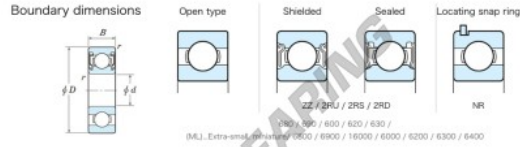

Deep groove ball bearing single row 606-2RU-JTEKT - 606-2RU-JTEKT

<https://www.123bearing.co.uk/bearing-housing/deep-groove-bearing/single-row/606-2ru-jtekt>

Extra-Small Standard non contact sealed 2RU

Bearing No.	Boundary dimension(mm)				Basic load ratings(kN)			Fatigue load	facto	Limiting
	d	D	B	α (mm)	C ₀	C ₁₀	C ₉₀	r	speed(min-1)	
606 2RU	6	17	6	0.5	2.45	0.74	0.03	12.2	Grease lub.	43000

PRODUCT FEATURES

Brand	JTEKT
N° Ean13	3616060622297
Inside diameter	6 mm
Outside diameter	17 mm
Thickness	6 mm
Limiting speed	43000 rpm
Dynamic load	2.45 kN
Static load	0.74 kN
Packaging	1

contact@123bearing.co.uk