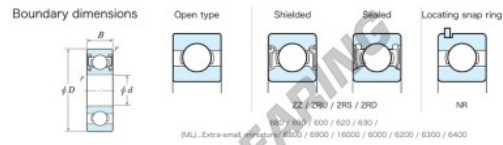

Deep groove ball bearing single row 694-2RU-JTEKT - 694-2RU-JTEKT

<https://www.123bearing.co.uk/bearing-housing/deep-groove-bearing/single-row/694-2ru-jtekt>

Extra-Small Standard non contact sealed 2RU

Bearing No.	Boundary dimension(mm)			Basic load ratings(kN)		Fatigue load	factor	Limiting
	d	D	B	C ₁₀	C ₀₁₀	limit(kN)	r	speed(min-1)
694 2RU	4	11	4	0.35	1.2	0.35	9	12.4

PRODUCT FEATURES

Brand	JTEKT
N° Ean13	3616060622235
Inside diameter	4 mm
Outside diameter	11 mm
Thickness	4 mm
Limiting speed	54000 rpm
Dynamic load	1.2 kN
Static load	0.35 kN
Packaging	1

contact@123bearing.co.uk