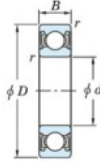

Deep groove ball bearing single row 60-28-2RD-JTEKT - 60-28-2RD-JTEKT

<https://www.123bearing.co.uk/bearing-housing/deep-groove-bearing/single-row/60-28-2rd-jtekt>

Boundary dimensions