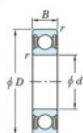

Deep groove ball bearing single row 6930-2RU-JTEKT - 6930-2RU-JTEKT

<https://www.123bearing.co.uk/bearing-housing/deep-groove-bearing/single-row/6930-2ru-jtekt>

Boundary dimensions

Sealed

lip contact sealed

Bearing No.	Boundary dimensions(mm)				Basic load ratings(kN)		Fatigue load factor	
	d	D	B	r(mm)	Cr	Cor	10	16.2
6930 2RU	150	210	28	2	117	94.3	3.75	16.2

PRODUCT FEATURES

Brand	JTEKT
N° Ean13	4549250185281
Inside diameter	150 mm
Inside diameter	5.906" inch
Outside diameter	210 mm
Outside diameter	8.268" inch
Thickness	28 mm
Thickness	1.102" inch
Dynamic load	117 kN
Static load	94.3 kN
Packaging	1